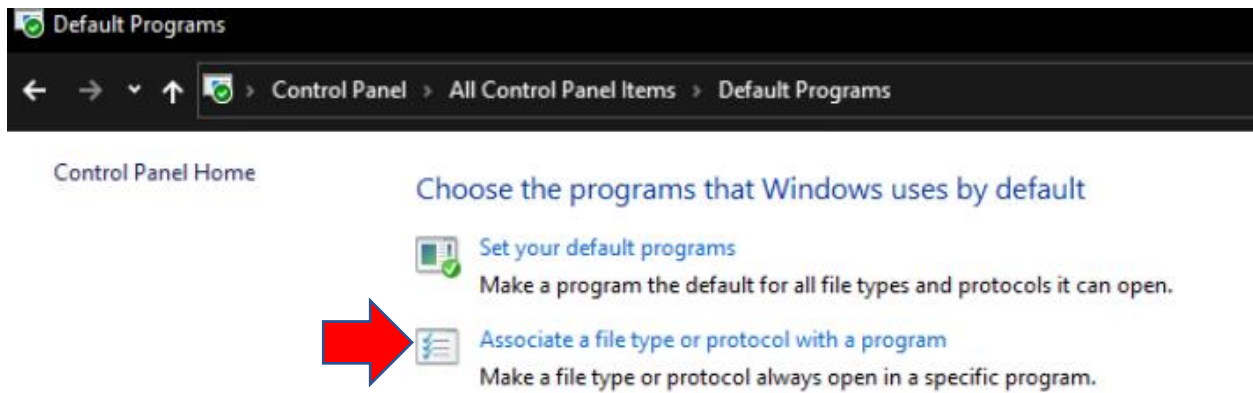

So when user open Citrix link from their browser favourites - .ica file will download and you can open with Citrix workspace or Citrix Connection Manager depending on your requirement. This is what we did for some of the user during T490 deployment.

Thanks

Ram
24 Jul 2023