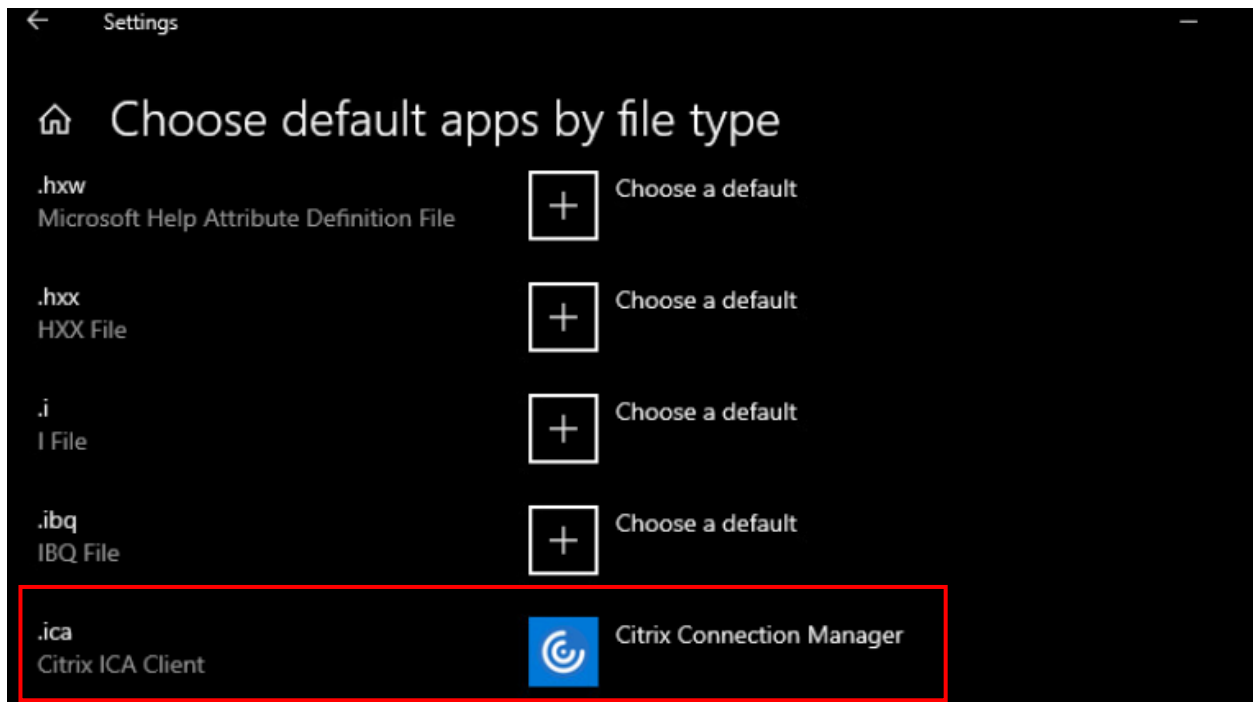

So when user open Citrix link from their browser favourites - .ica file will download and you can open with Citrix workspace or Citrix Connection Manager depending on your requirement. This is what we did for some of the user during T490 deployment.

Thanks

Ram
24 Jul 2023