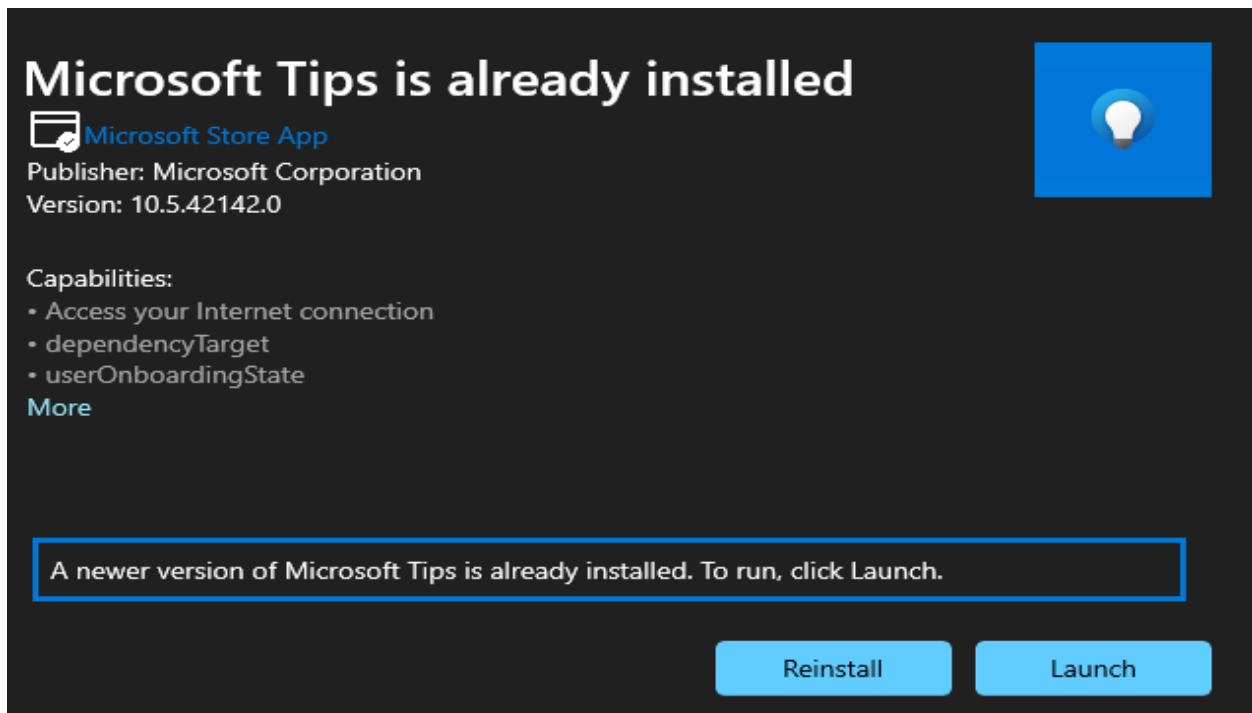

File:	Expire:	SHA-1:	Size:
Microsoft.Advertising.Xaml_10.1811.1.0_arm64_8wekyb3d8bbwe.BlockMap	1970-01-01 00:00:00 GMT	2f174665f8865e53237206a940fb47945e027e85	2.94 KB
Microsoft.Advertising.Xaml_10.1811.1.0_arm64_8wekyb3d8bbwe.appx	2022-07-27 00:27:33 GMT	942319f186977f361a0d3b2da5fbbf51e6b8411	1.82 MB
Microsoft.Advertising.Xaml_10.1811.1.0_arm_8wekyb3d8bbwe.BlockMap	1970-01-01 00:00:00 GMT	816053ab2e715abf794ba71915f3038f64679a6f	2.68 KB
Microsoft.Advertising.Xaml_10.1811.1.0_arm_8wekyb3d8bbwe.appx	2022-07-27 00:27:33 GMT	8bff3afa1101842e6517b6b8663d4774cf561774	1.64 MB
Microsoft.Advertising.Xaml_10.1811.1.0_x64_8wekyb3d8bbwe.BlockMap	1970-01-01 00:00:00 GMT	f4b28a6f207c432d4ebf40275993cd0032b39f71	2.86 KB
Microsoft.Advertising.Xaml_10.1811.1.0_x64_8wekyb3d8bbwe.appx	2022-07-27 00:26:56 GMT	772b6a355e74d152e6920542f4bb7bc2e23c50	1.76 MB
Microsoft.Advertising.Xaml_10.1811.1.0_x86_8wekyb3d8bbwe.BlockMap	1970-01-01 00:00:00 GMT	56da522529edf758ec3c06a02e4830fe3bfd6d8	2.35 KB
Microsoft.Advertising.Xaml_10.1811.1.0_x86_8wekyb3d8bbwe.appx	2022-07-27 00:26:30 GMT	17e954758363742f45ce9637c191f91c2e5cf607	1.39 MB
Microsoft.BingWeather_4.31.12124.0_neutral_8wekyb3d8bbwe.BlockMap	1970-01-01 00:00:00 GMT	50891aa75000f4e721db4f607c100ce046778f98	32.42 KB
Microsoft.BingWeather_4.31.12124.0_neutral_8wekyb3d8bbwe.appxbundle	2022-07-27 00:35:13 GMT	a790398885c6bc49e78220d71f2b281ccb82563	24.81 MB
Microsoft.BingWeather_4.31.12124.0_neutral_8wekyb3d8bbwe.BlockMap	1970-01-01 00:00:00 GMT	4bfacfcc3f158a426e4b9a19cad0db27dfe11f1	73.82 KB
Microsoft.BingWeather_4.31.12124.0_neutral_8wekyb3d8bbwe.eappxbundle	2022-07-27 00:46:13 GMT	161931a75e79a5d37ead6c9e37dddfef1b4117243	57.67 MB
Microsoft.BingWeather_4.33.13253.0_neutral_8wekyb3d8bbwe.BlockMap	1970-01-01 00:00:00 GMT	1c7e6cf7e1c79ecbbeb276ba3969dd7affc6537f	45.49 KB
Microsoft.BingWeather_4.33.13253.0_neutral_8wekyb3d8bbwe.appxbundle	2022-07-27 00:38:53 GMT	d019d32bc7a46cd6a322786a7d2c11595390035b	35.17 MB
Microsoft.BingWeather_4.33.13253.0_neutral_8wekyb3d8bbwe.BlockMap	1970-01-01 00:00:00 GMT	8094d6e377a34f5c993d8fc2ab2d492c021e6aa	102.15 KB
Microsoft.BingWeather_4.33.13253.0_neutral_8wekyb3d8bbwe.eappxbundle	2022-07-27 00:53:53 GMT	35c0f40a19c00fa3311d53e9fb1d782d45d3fb13e	80.29 MB
Microsoft.BingWeather_4.53.33420.0_neutral_8wekyb3d8bbwe.BlockMap	1970-01-01 00:00:00 GMT	456473f84eb566154de4e2675b001110fc59a20	50.8 KB

This is how you can do offline store app install.

Thanks

Ram
26th Jul 2022