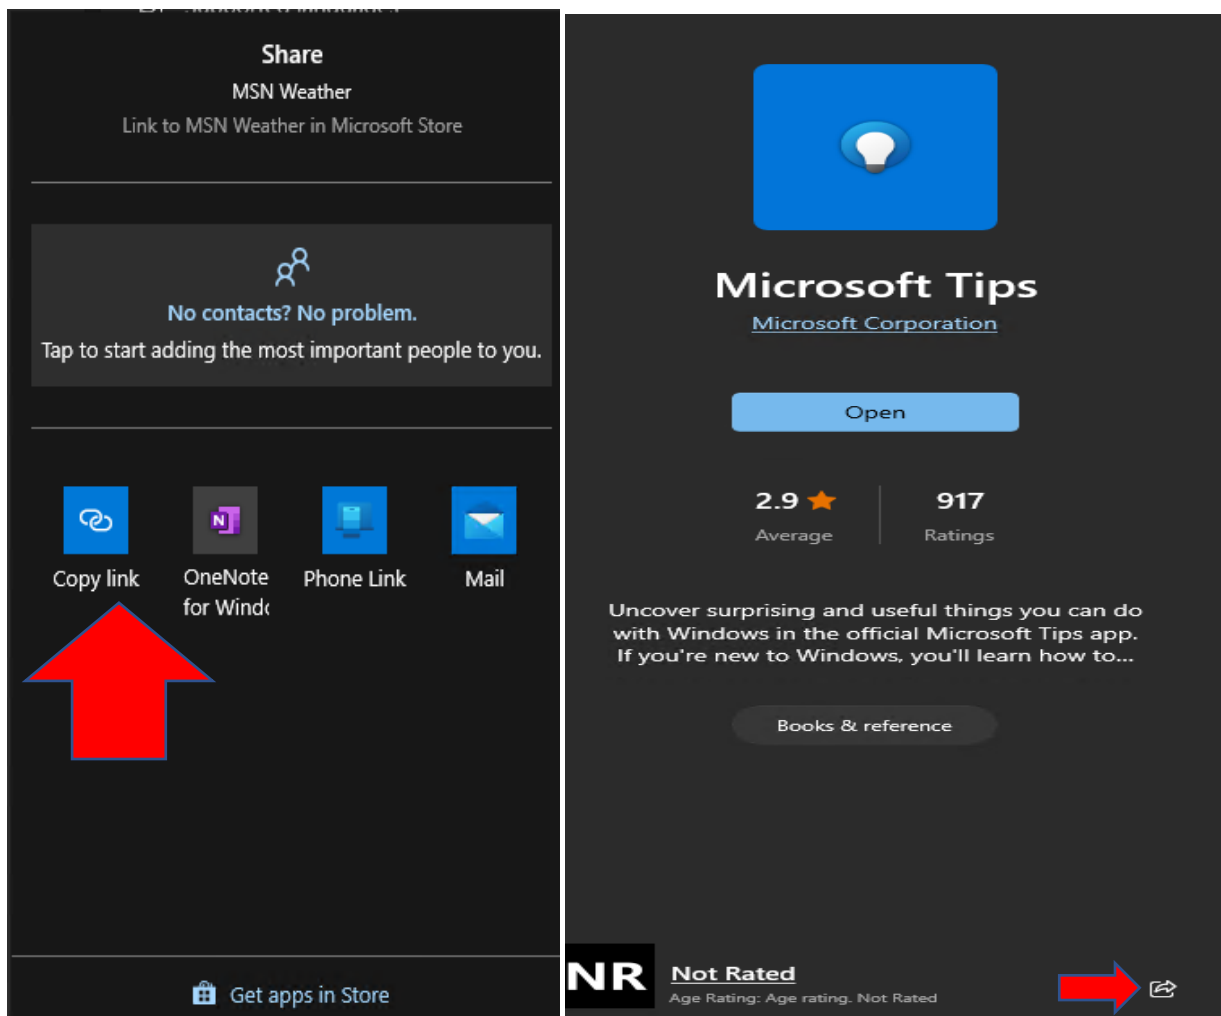

How to get store apps for offline installation

In this post, I am going to show you how to download offline copy of store apps for install on Windows 10 device.

Now open store app on a windows 10 device where you have the store apps installed. On the top you can search for the app – in this example I am going to try MSN Weather and Microsoft Tips app. Once the weather / tips app open click at the bottom where it say share

When you click share button you will see this

Click copy link - <https://www.microsoft.com/store/productId/9WZDNCRFJ3Q2>

Click copy link - <https://www.microsoft.com/store/productId/9WZDNCRDTBJJ>

Now we have the link for MSN Weather / Tips app. Now visit this link