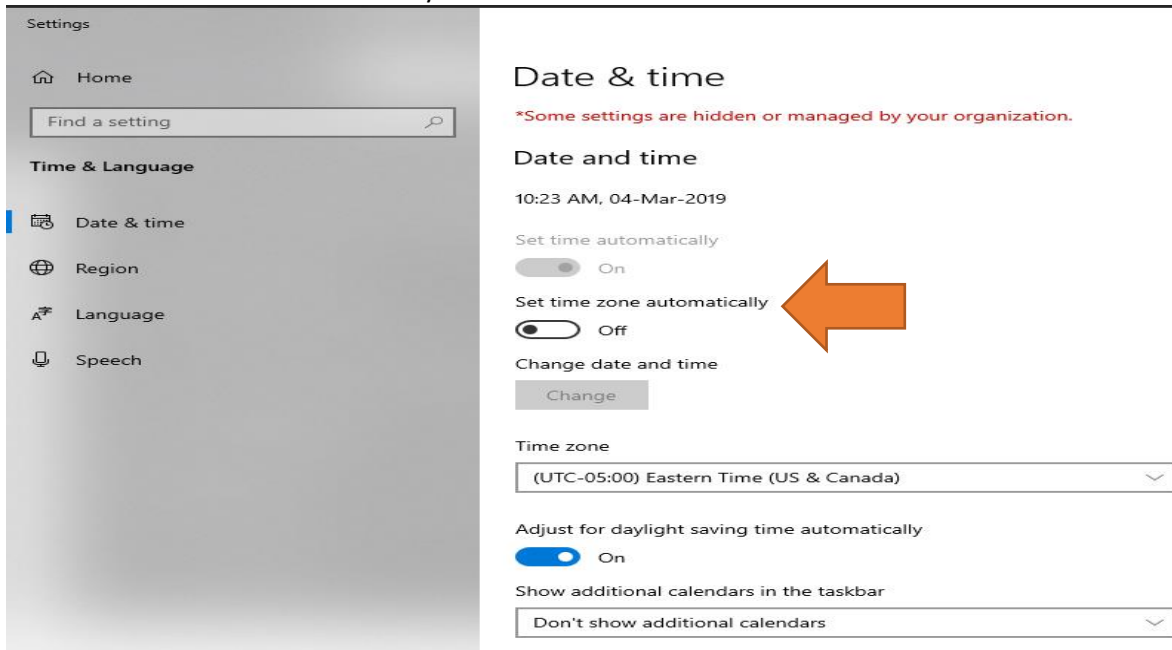

How to set time zone automatically

In this post, I will show you how to set time zone to AUTO, if you happen to travel and work from different time zone. Yes, you can do it manually – why not automate.

Right Click time /date from taskbar

Click Adjust date/time

Turn on Set time zone automatically

That is, it.

Thanks

Ram Lan

4th Mar 2019