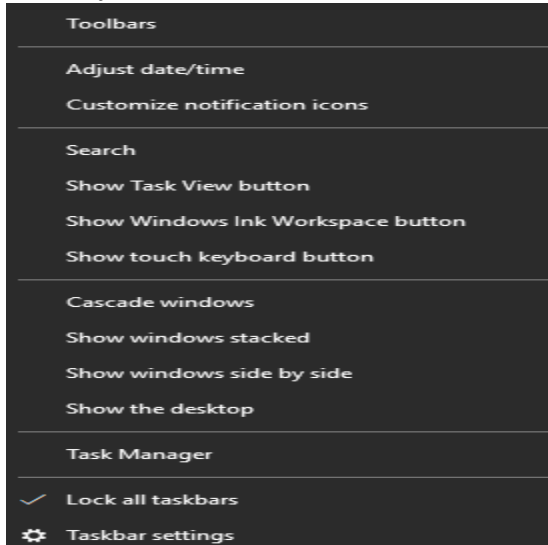

Turn on Set time zone automatically