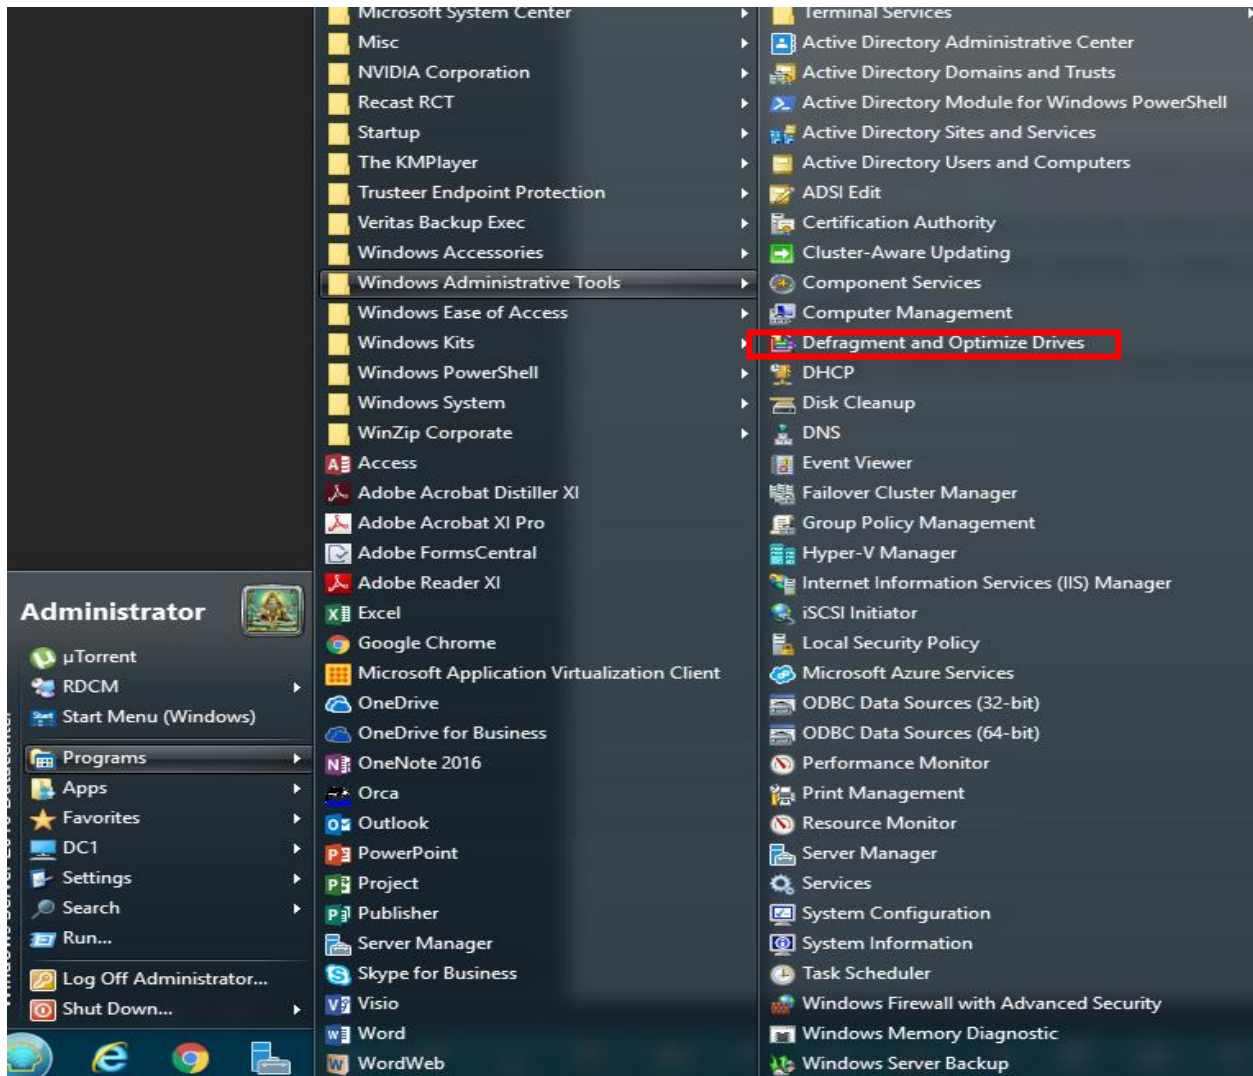

How to find the hard drive is SSD / SATA / IDE

In this post, I will show you 2 ways to find out the type of hard drive installed on the system.

I am writing this article when one of my buyers asked me to prove the hard drive was SSD when, I was trying to sell the laptop. I had to Google and came up with these solutions. Hope it helps you as well.

First, I will use built-in tool provided by Microsoft with the Operating system. It is called Defragment and Optimize Drives