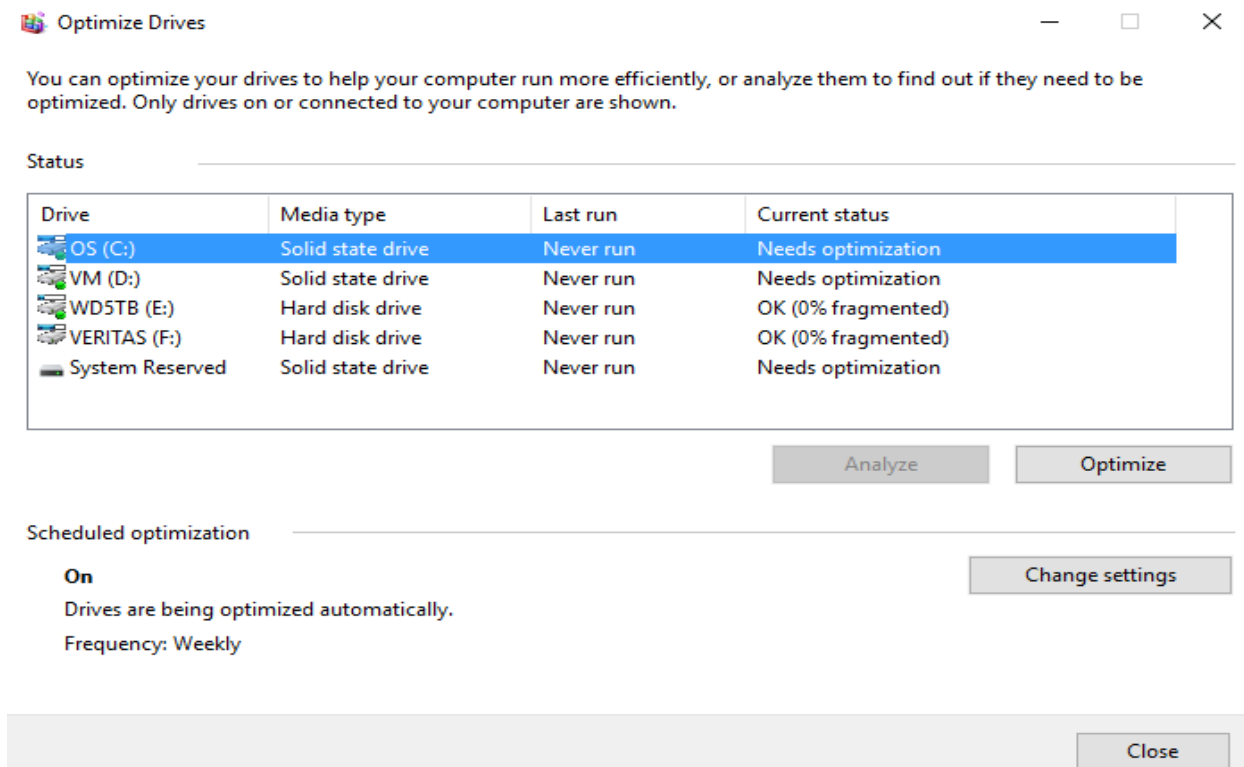

Second, will be using PowerShell command.