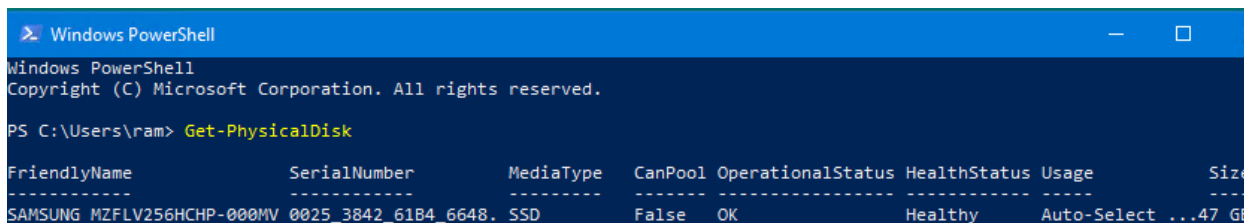

Thanks

Ram Lan
16th Dec 2018